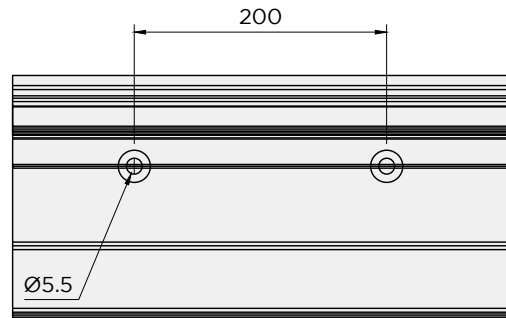

VETRO - GLASS - VERRE
 8mm - 10,8mm

Tagli anta scorrevole -
 Sliding door cuts -
 Coupes de portes coulissantes

x2

LM5864P

LM0064C

1

NO KIT

2

5e x2

5f x2

Regolazione
Regulation
Régulation

0.1 mm

5g x2

Serraggio
Tightening
Contraction

0.1 mm

6a