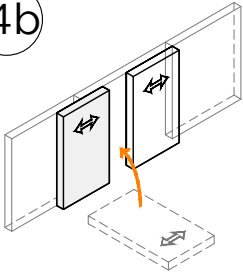

VETRO - GLASS - VERRE
 8mm - 10,8mm

Tagli anta scorrevole -
 Sliding door cuts -
 Coupes de portes coulissantes

x2

LM5864P

LM0064C

1

NO KIT

2

5e x2

5f x2

Regolazione
Regulation
Régulation

0.1 mm

5g x2

Serraggio
Tightening
Contraction

0.1 mm

6a