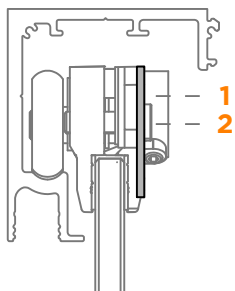

VETRO - GLASS - VERRE
 8mm - 10,8mm

Tagli anta scorrevole -
 Sliding door cuts -
 Coupes de portes coulissantes

x2

LM5864P

LM0064C

1

NO KIT

2

5e x2

5f x2

Regolazione
Regulation
Régulation

0.1 mm

5g x2

Serraggio
Tightening
Contraction

0.1 mm

6a