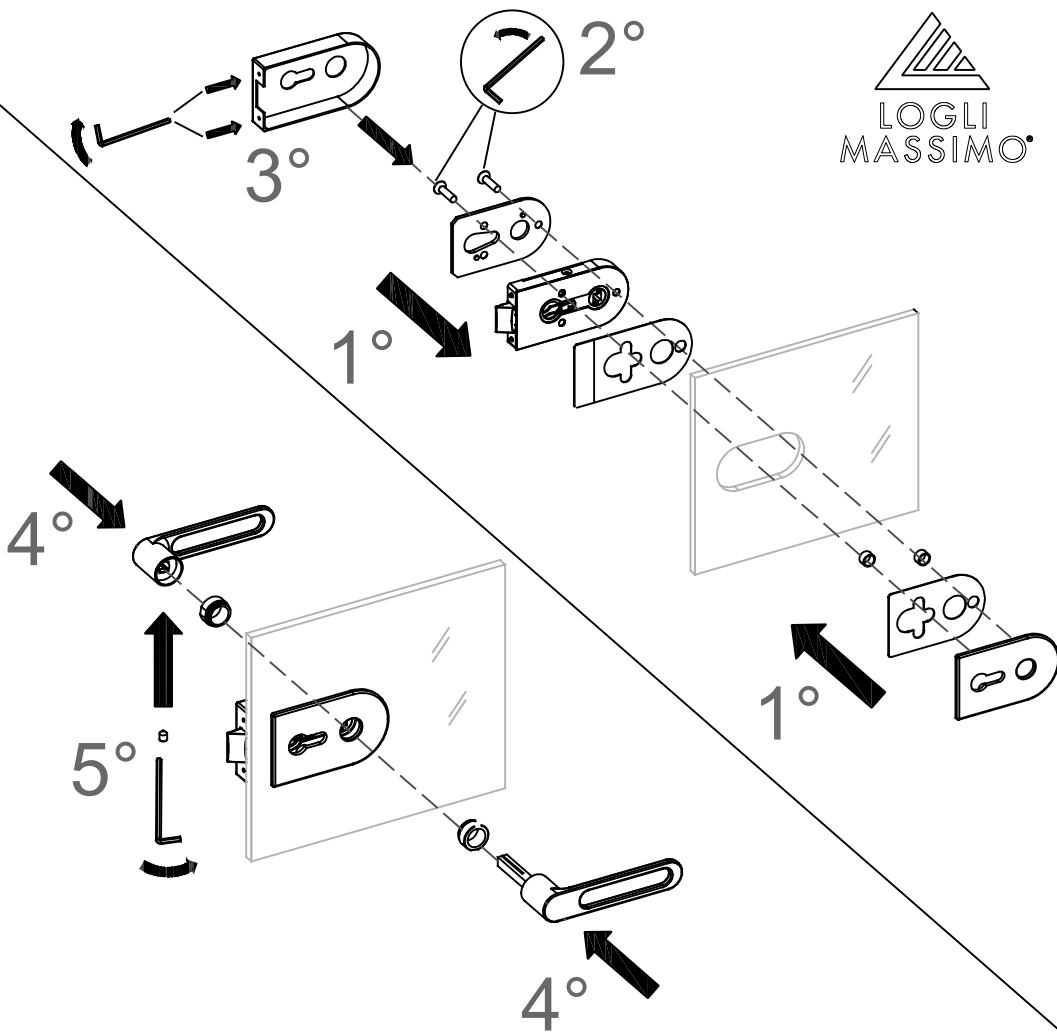

# APRO1203H-APRO2203H

TO REVERSE

GLASS CUT OUT