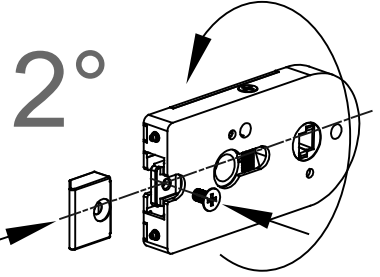

# APRO1203H-APRO2203H

TO REVERSE

GLASS CUT OUT