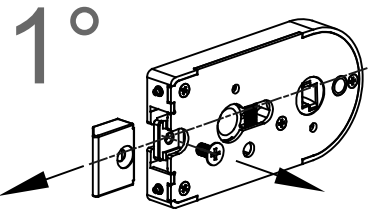

# APRO1203H-APRO2203H

TO REVERSE

GLASS CUT OUT