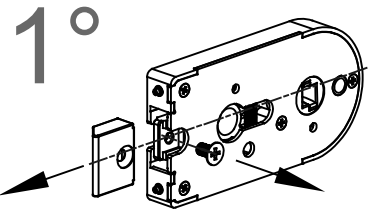

# APRO1203H-APRO2203H

TO REVERSE

GLASS CUT OUT