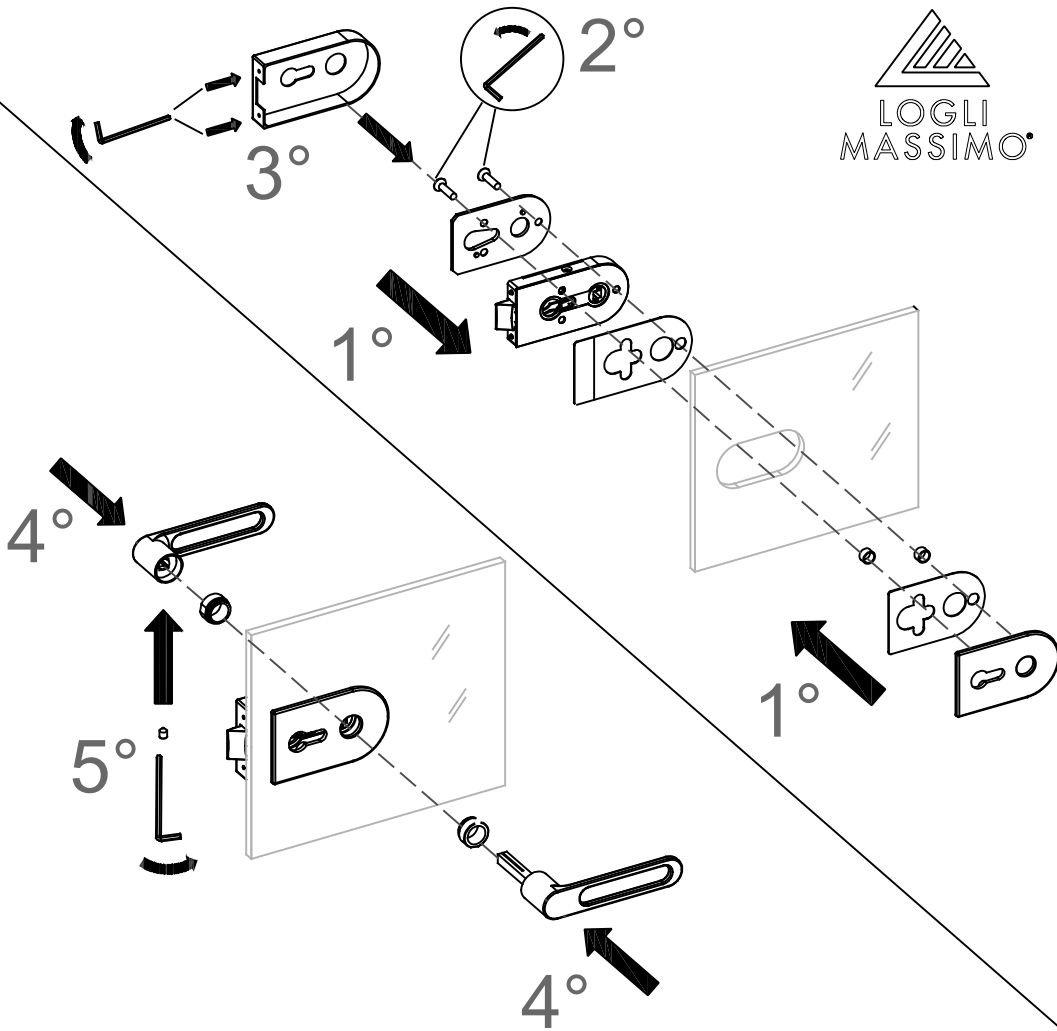

# APRO1203H-APRO2203H

TO REVERSE

GLASS CUT OUT