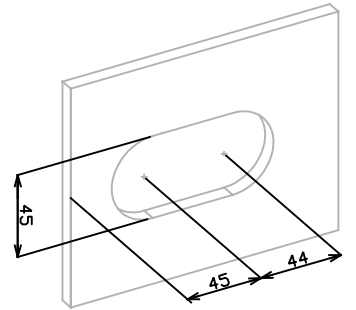

# APRO1203H-APRO2203H

TO REVERSE

GLASS CUT OUT