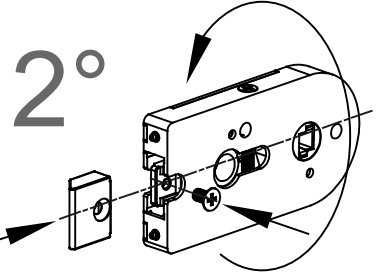

# APRO1203H-APRO2203H

TO REVERSE

GLASS CUT OUT