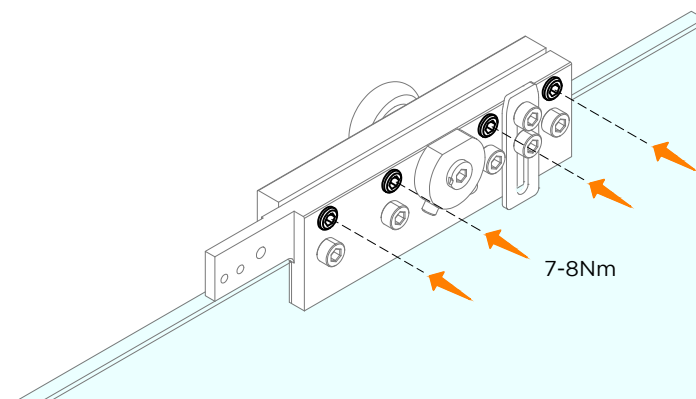

LMP6521CFP

3d x2

3e x4

3f x4

3g x4