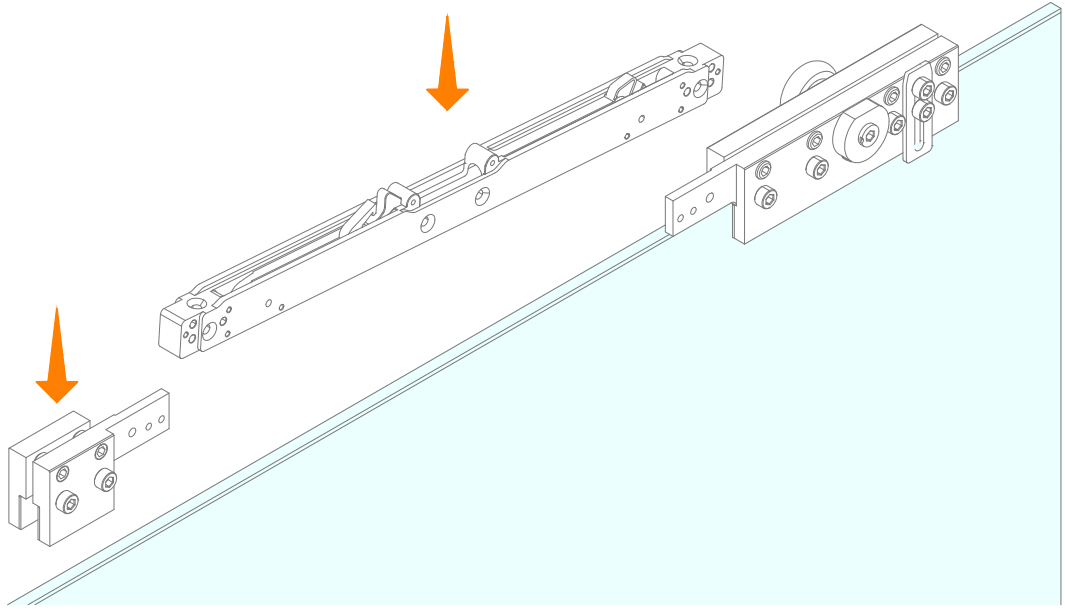

3h Optional