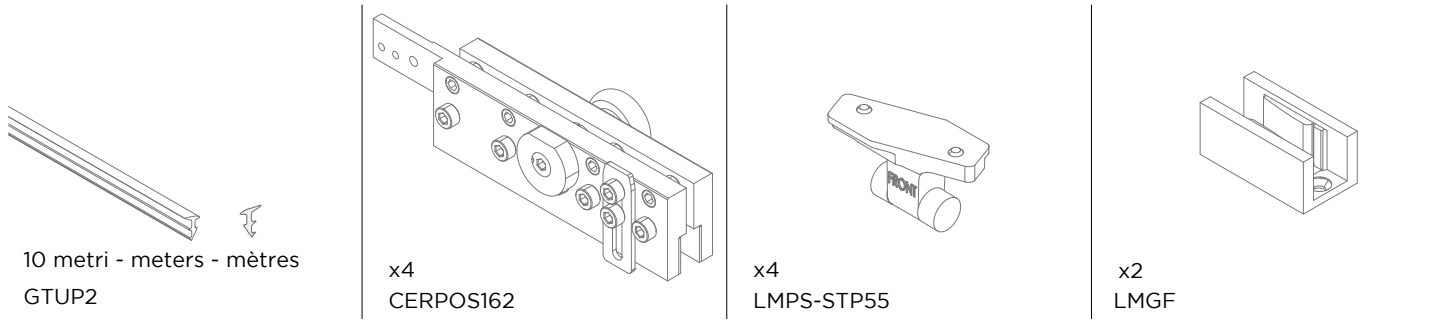

LMDMP070ZKIT (40->70kg)
LMDMP100ZKIT(70->100kg)

OPTIONAL OPTIONAL OPTIONAL OPTIONAL OPTIONAL OF

OPTIONAL OPTIONAL OPTIONAL OPTIONAL OPTIONAL OF