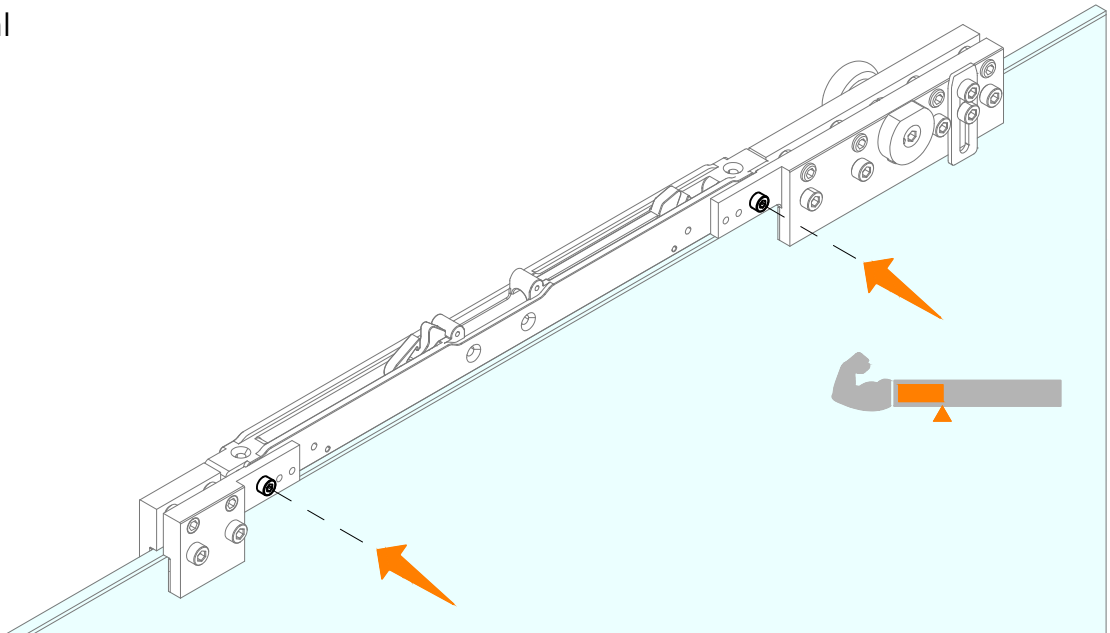

3j Optional

OPTIONAL OPTIONAL OPTIONAL OPTIONAL OPTIONAL OPTIONAL OPTIONAL OPTIONAL OPTIONAL OPTIONAL OPTIONAL OPTIONAL OPTIONAL OPTIONAL OPTIONAL OPTIONAL

OPTIONAL OPTIONAL OPTIONAL OPTIONAL OPTIONAL OPTIONAL OPTIONAL OPTIONAL OPTIONAL OPTIONAL OPTIONAL OPTIONAL OPTIONAL OPTIONAL OPTIONAL OPTIONAL