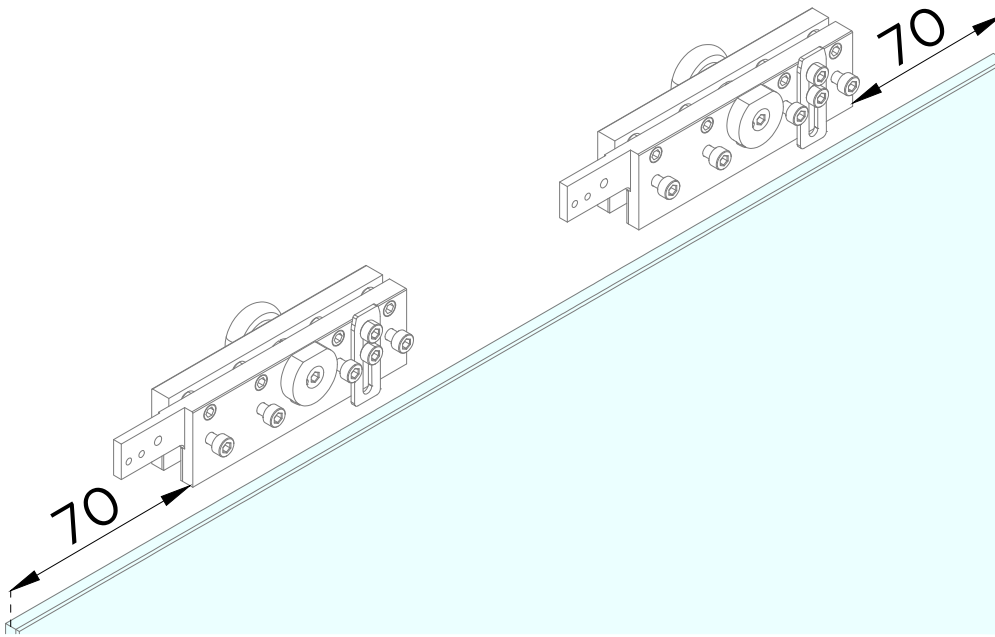

LMP6521CFP

3d x2