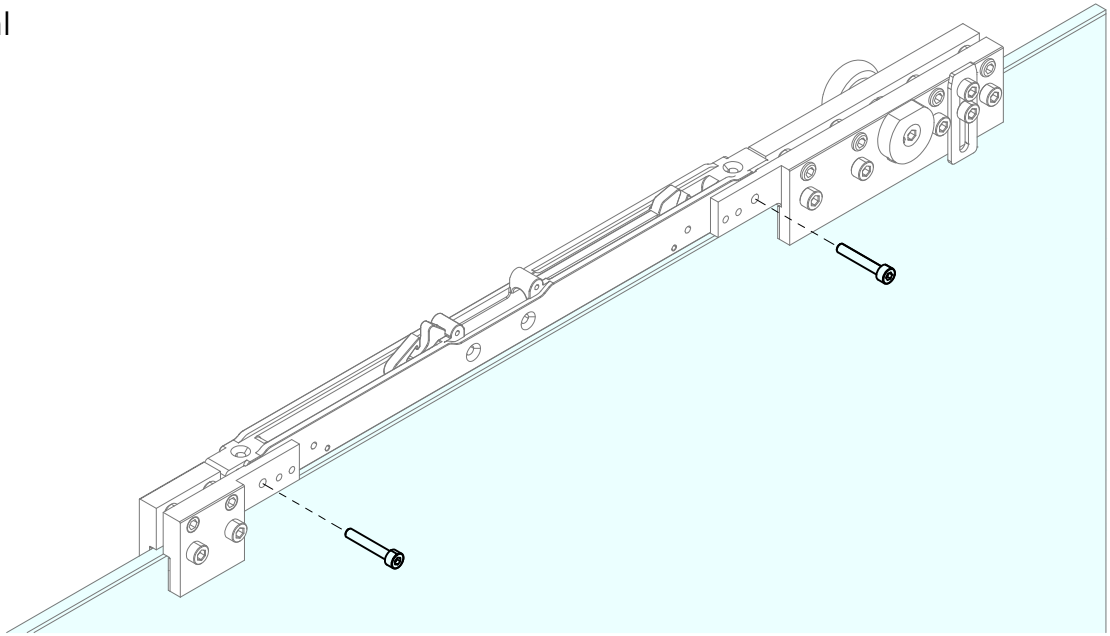

3i Optional