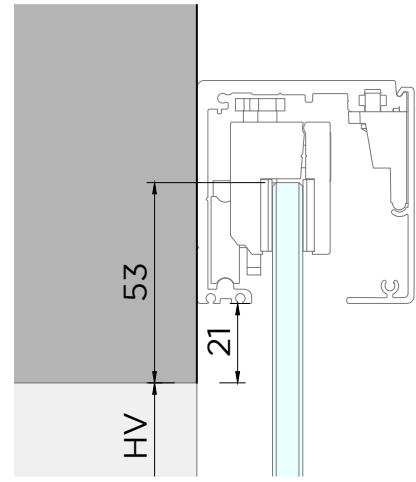

LM-EASY

ISTRUZIONI DI MONTAGGIO
ASSEMBLY INSTRUCTIONS
INSTRUCTIONS DE MONTAGE

INSTALLAZIONI CON BINARIO AD 1 VIA A SOFFITTO O PARETE 1 ANTA
IN VETRO O LEGNO
INSTALLATIONS WITH SINGLE-TRACK RAIL ON CEILING OR WALL, 1 PANEL
IN GLASS OR WOOD
INSTALLATIONS AVEC RAIL À UNE VOIE AU PLAFOND OU AU MUR, 1 VANTAIL
EN VERRE OU EN BOIS

6 pcs

X2

X2

X2

Pag. 3-4

Pag. 5-6

VETRO - GLASS - VERRE
8mm - 10mm - 12mm

LM-EASY

Montaggio a PARETE - WALL Installation - Montage MURAL - Montaggio a PARETE - WALL Installation - Montage MURAL - Montaggio a PARETE - WALL Installation - Montage MURAL

Montaggio a PARETE - WALL Installation - Montage MURAL - Montaggio a PARETE - WALL Installation - Montage MURAL - Montaggio a PARETE - WALL Installation - Montage MURAL

VETRO - GLASS - VERRE
8mm - 10mm - 12mm

Montaggio a SOFFITTO-CEILING Installation-Montage au PLAFOND-Montaggio a SOFFITTO-CEILING Installation-Montage au PLAFOND-Montaggio a SOFFITTO-CEILING Installation