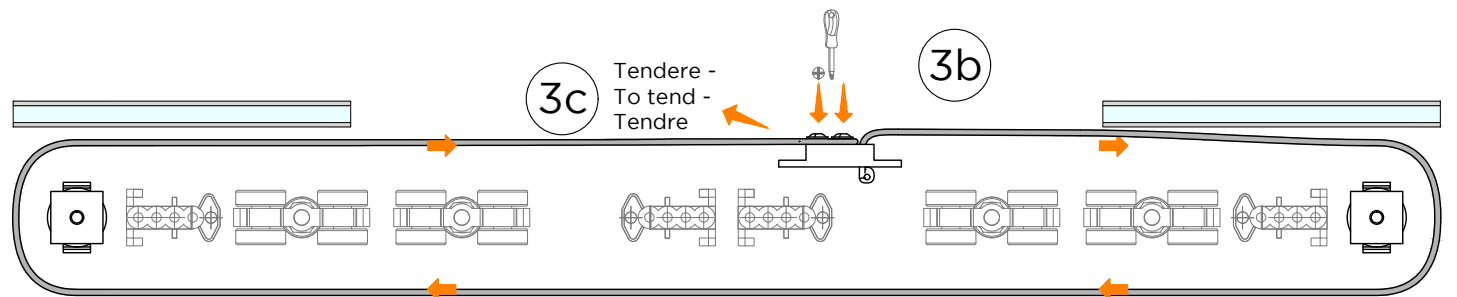

3c

Tendere -
To tend -
Tendre

3b