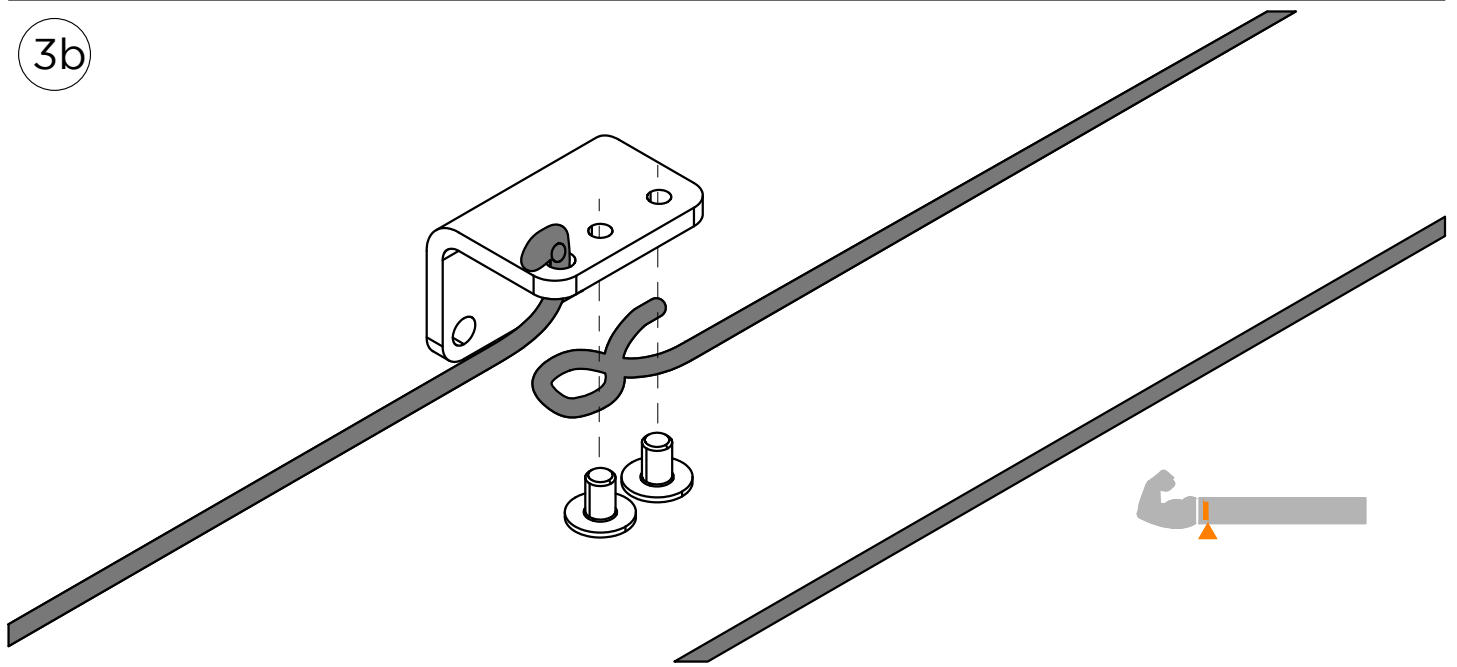

LMV10021CF

3a

3b

3b

3c

Tendere -
To tend -
Tendre