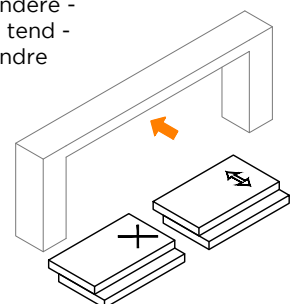

3b

3c

Tendere -
To tend -
Tendre